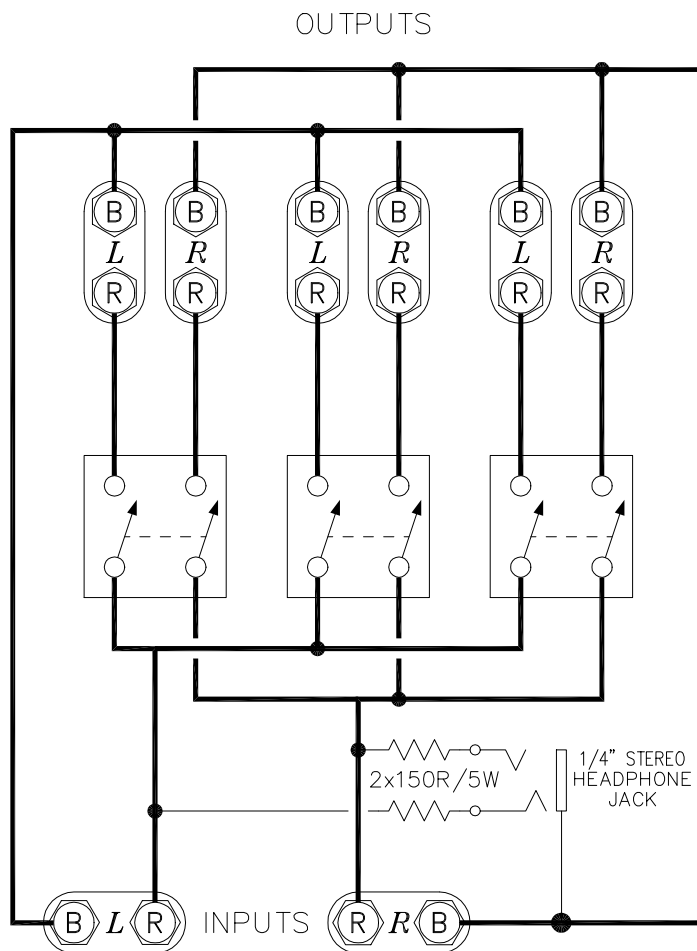

BRYSTON

3 WAY SWITCH BOX SCHEMATIC

L LEFT channel
R RIGHT channel

R RED - hot
B BLACK - ground

SWITCHES

DPST push on/push off
8A/125V (TV-5 rated)

BINDING POSTS

5 way, single piece assembly
std. banana plug, .75" centres
gold plated brass contacts
30A/1000V